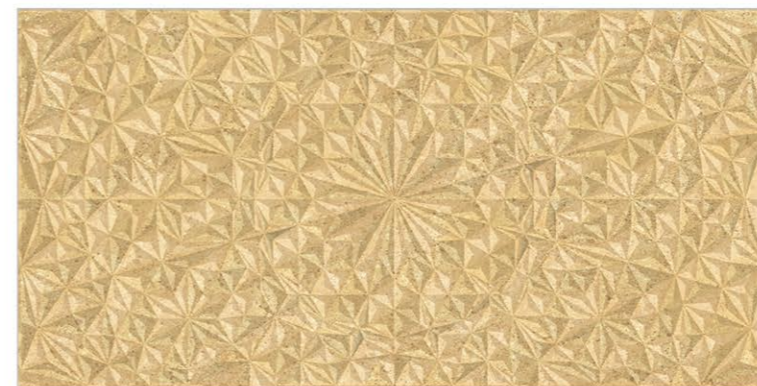

DIAMOND_YELLOW_DECOR

12x24
matt surface