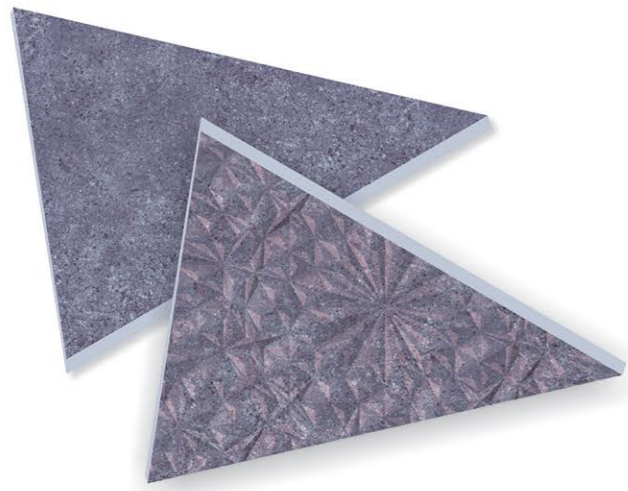

DIGITAL WALL TILES
300x600

DIAMOND_CHOCO