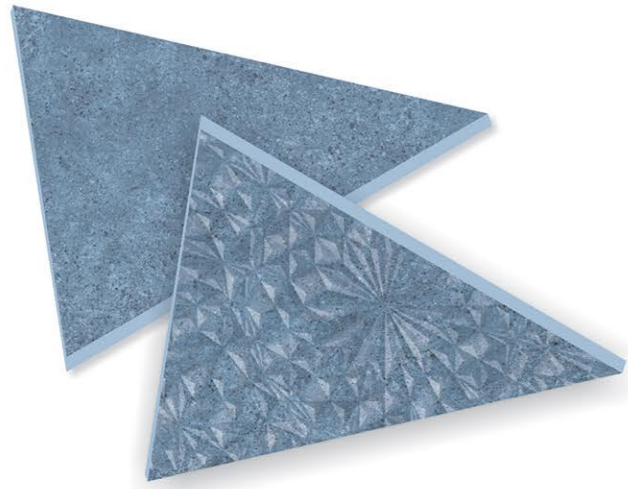

# *diamond*

**DIAMOND** SERIES

DIGITAL WALL TILES  
300x600

DIGITAL WALL TILES  
300x600

DIAMOND\_CHOCO

DIAMOND\_CHOCO

DIAMOND\_CHOCO\_DECOR

12x24  
matt surface

DIGITAL WALL TILES  
300x600

DIAMOND\_CREMA

DIAMOND\_CREMA

DIAMOND\_CREMA\_DECOR

12x24  
matt surface

DIGITAL WALL TILES  
300x600

DIAMOND\_CYAN

DIAMOND\_CYAN

DIAMOND\_CYAN\_DECOR

12x24  
matt surface

DIGITAL WALL TILES  
300x600

DIAMOND\_GREEN

DIAMOND\_GREEN

DIAMOND\_GREEN\_DECOR

12x24  
matt surface

DIGITAL WALL TILES  
300x600