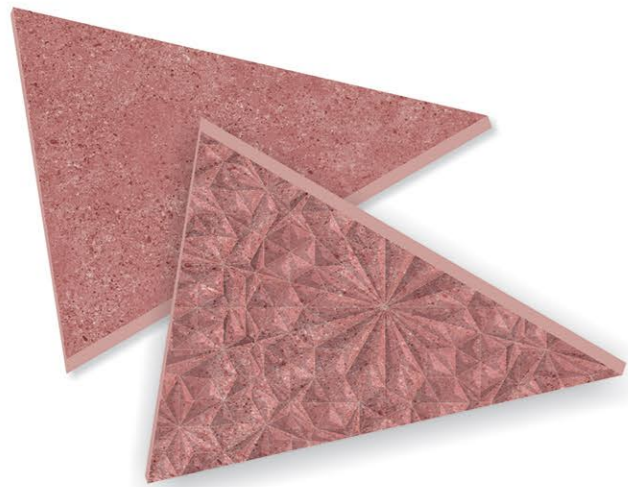

DIGITAL WALL TILES
300x600

DIAMOND_PINK